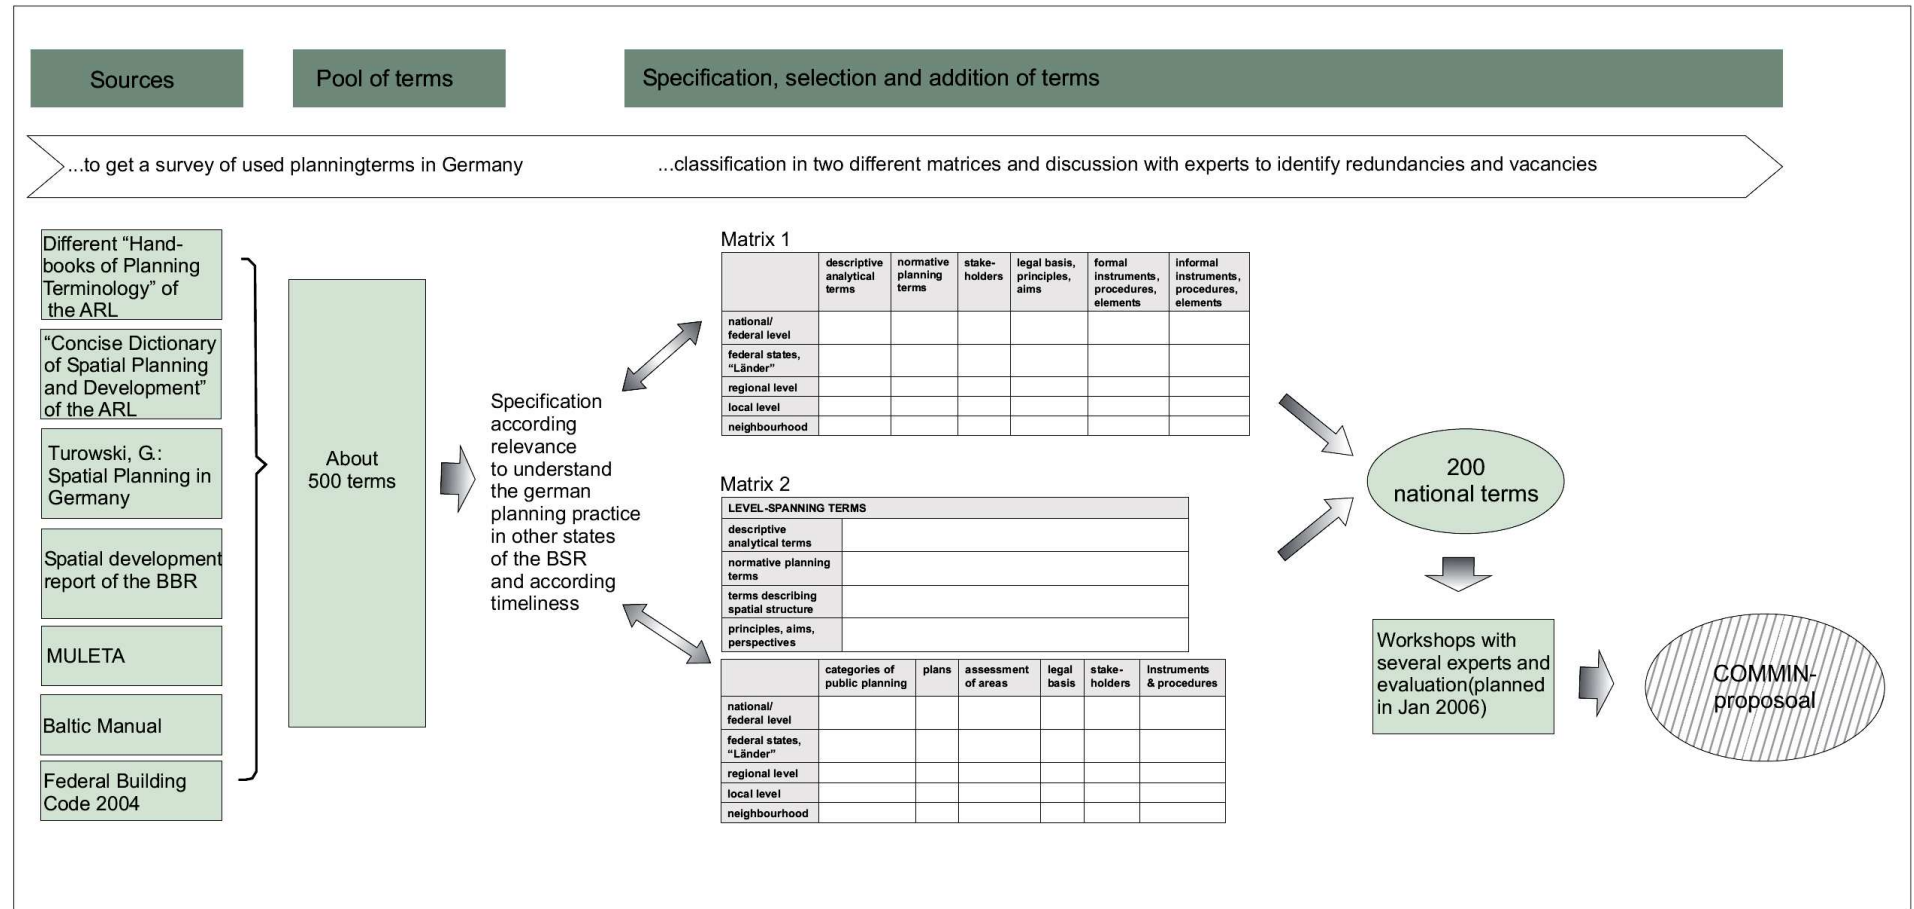

Project part-financed
by the European Union

BSR INTERREG III B project

“Promoting Spatial Development by Creating COMMon MINdscapes – COMMIN”

Visualisation of term selection for national Glossaries

GERMANY

COMMIN: Visualisation of national term selection, Germany

07.12.2005, COMMIN projekt partner TU Berlin, ISR